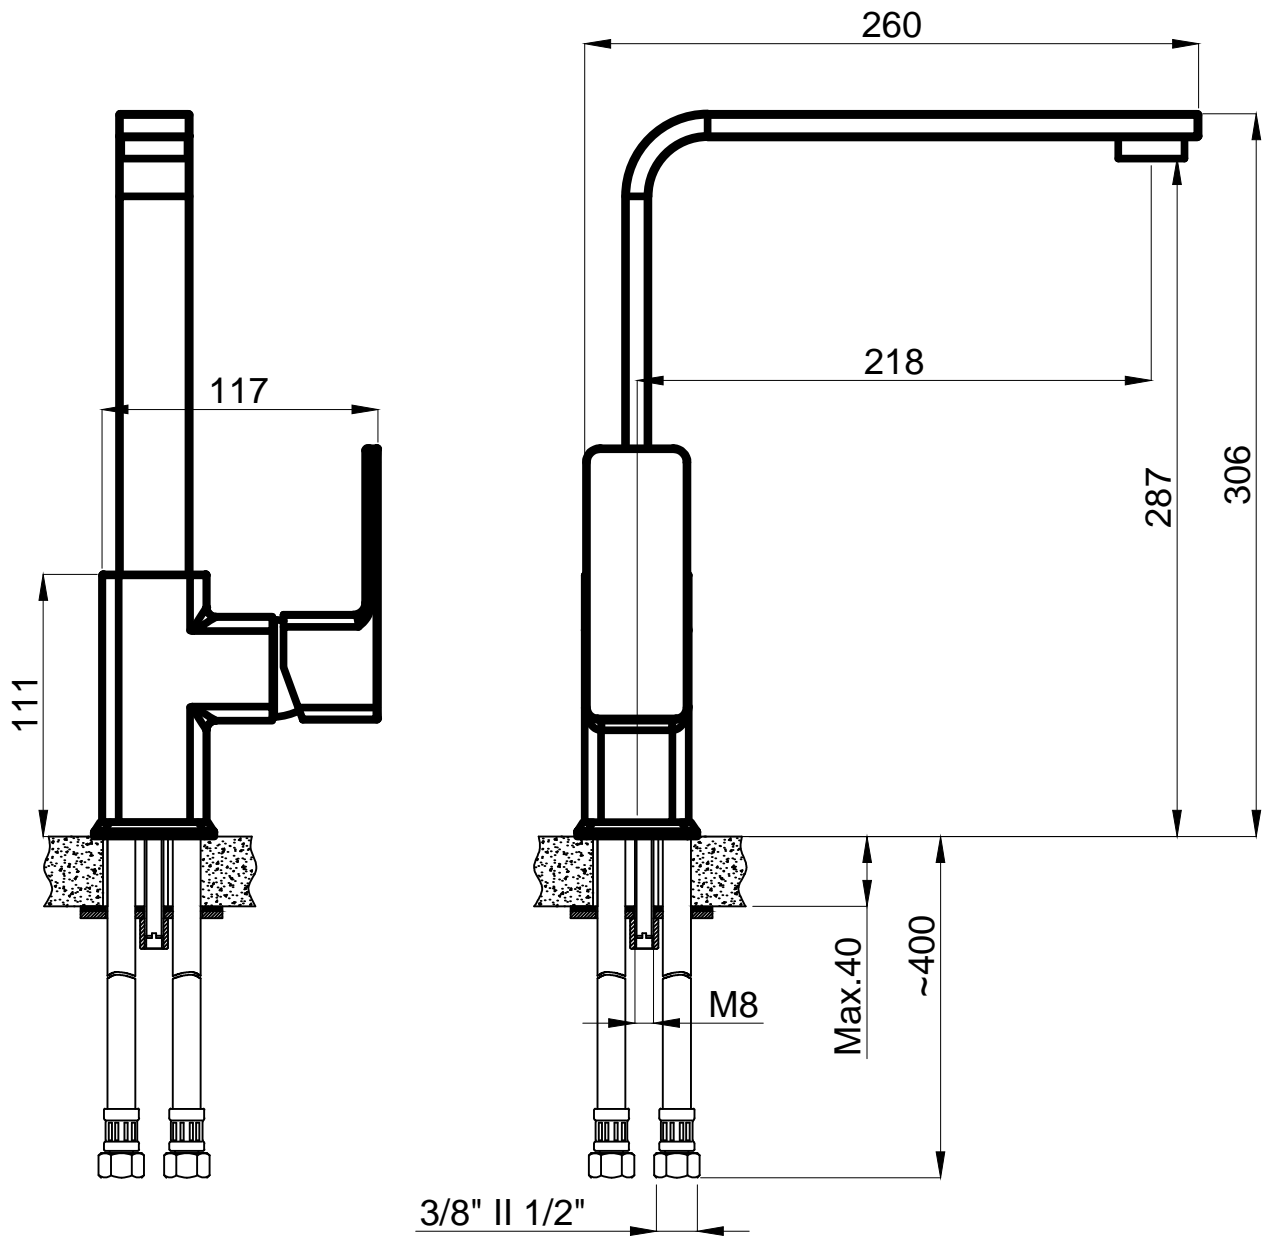

**Bloc Series**

**Adell**

**Kitchen Faucet**

**Product Code: 15942331**

[www.adell.com](http://www.adell.com)

**Adell Faucet and Valve Production Co.**